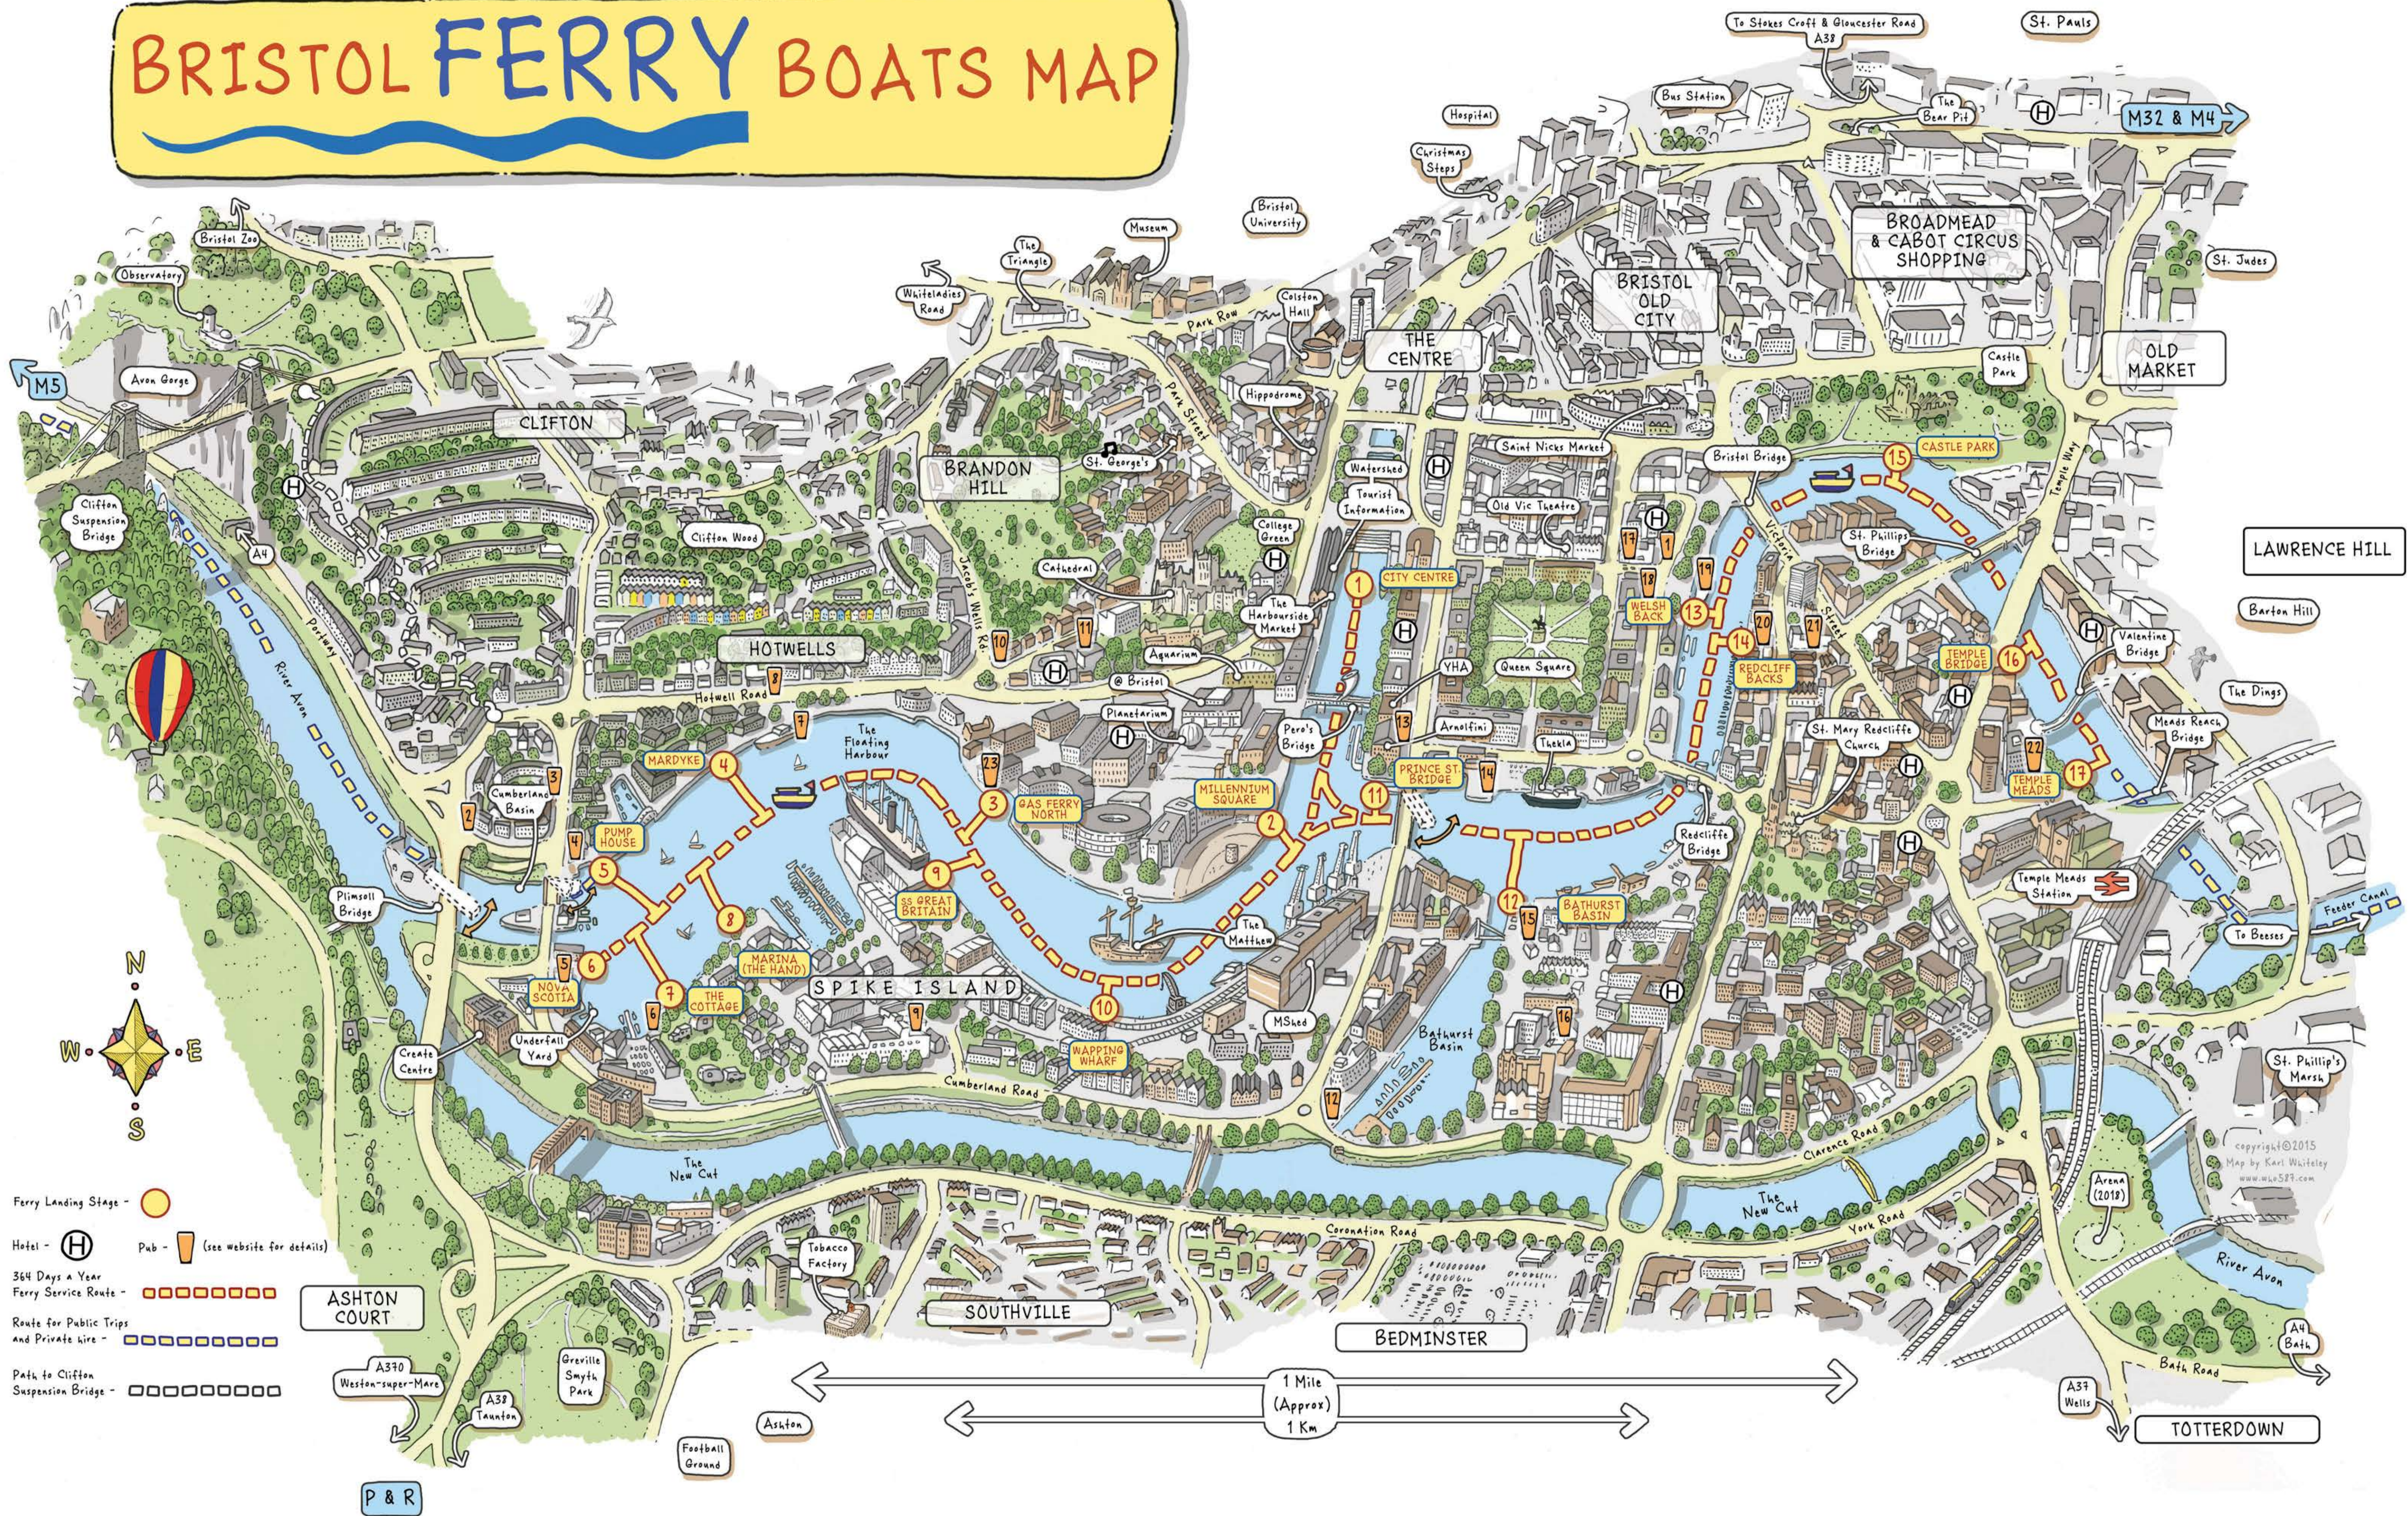

BRISTOL FERRY BOATS MAP

- Ferry Landing Stage -
- Hotel -
- 364 Days a Year Ferry Service Route -
- Route for Public Trips and Private hire -
- Path to Clifton Suspension Bridge -
- Pub - (see website for details)

ASHTON COURT

A370 Weston-super-Mare
A38 Taunton

P & R

Greville Smyth Park

Football Ground

Ashton

SOUTHVILLE

BEDMINSTER

1 Mile (Approx)
1 Km

A37 Wells

TOTTERDOWN

copyright © 2015
Map by Karl Witley
www.wle587.com