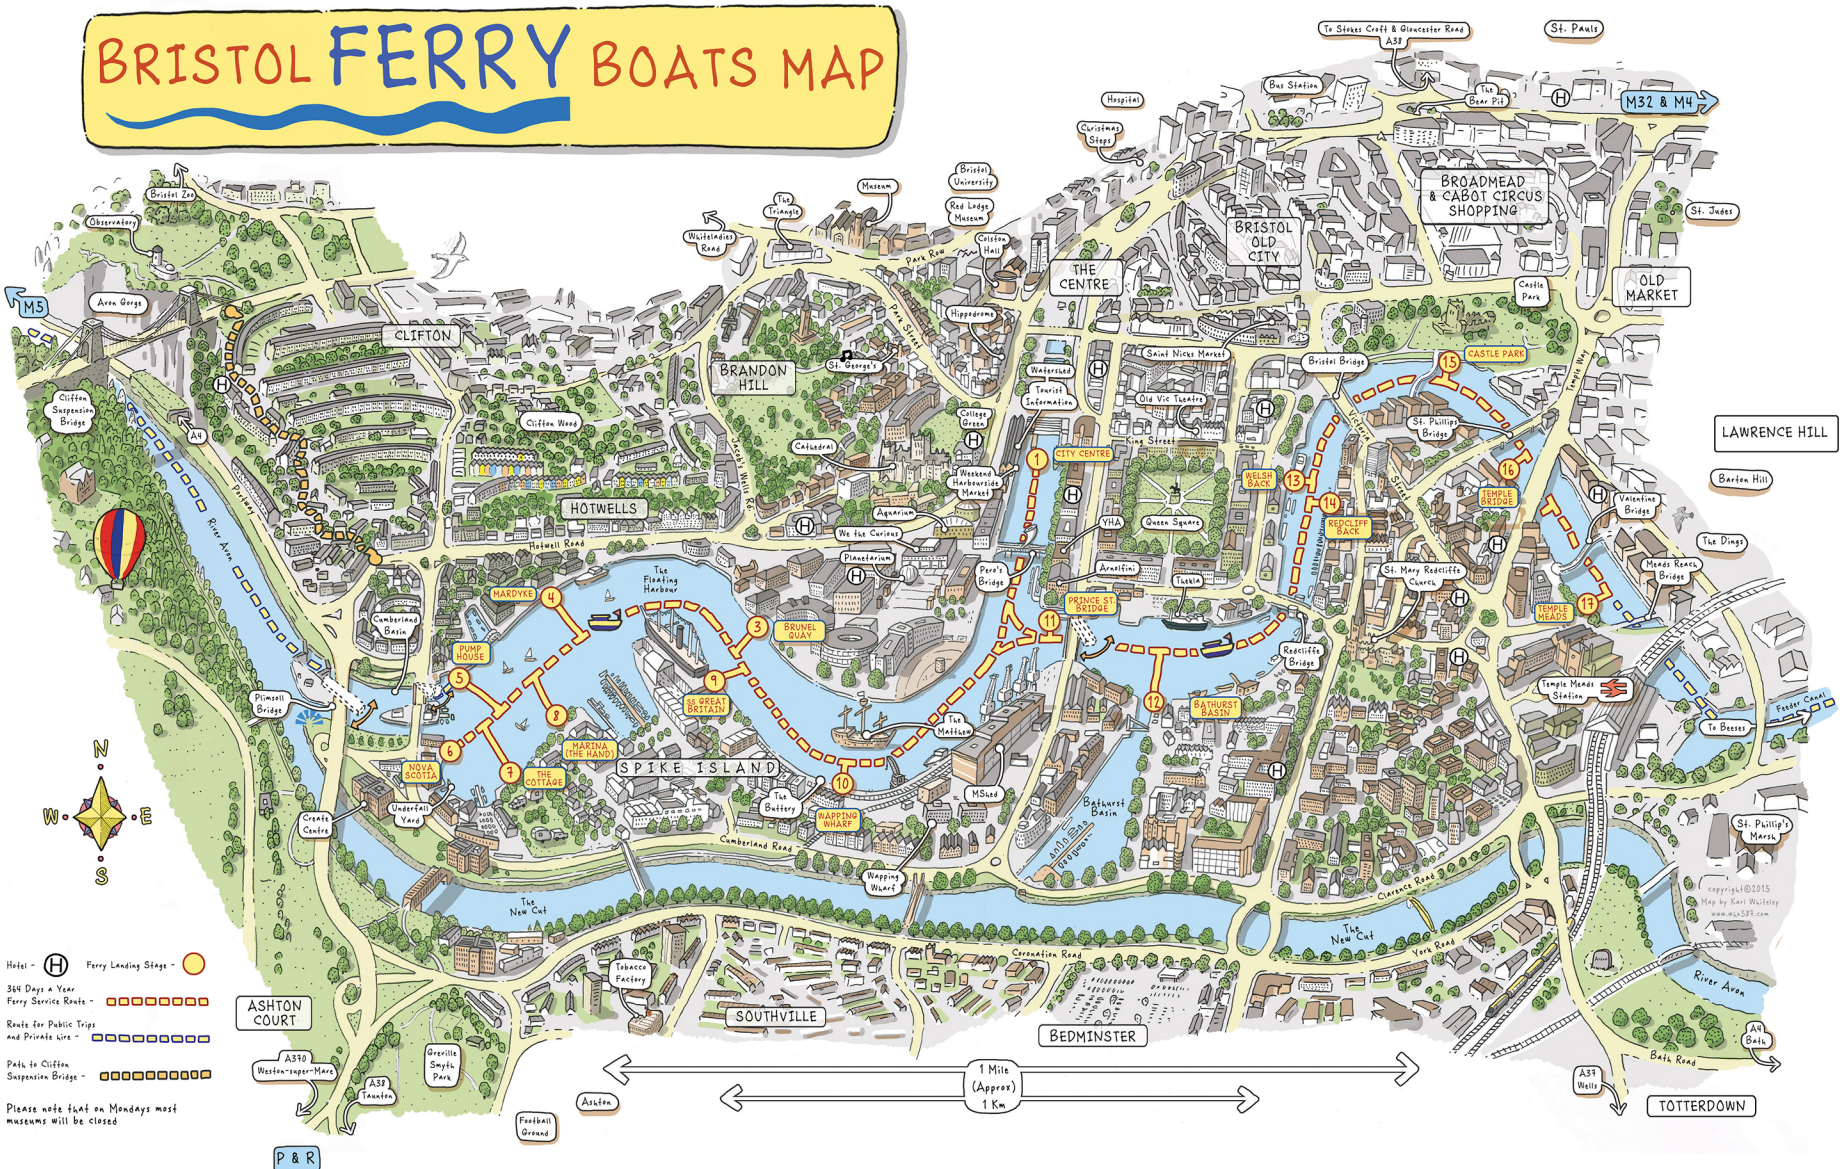

# BRISTOL FERRY BOATS MAP

- Hotel - Ferry Landing Stages -
- 364 Days a Year Ferry Service Routes -
- Routes for Public Trips and Private Hire -
- Parks in Clifton Suspension Bridge -

Please note that on Mondays most museums will be closed

ASHTON COURT

A370 Weston-super-Mare  
A31 Tronion

P & R

Football Ground

SOUTHVILLE

BEDMINSTER

1 Mile (Approx.)  
1 Km

TOTTERDOWN

Copyright © 2015  
Map by Karl Mulvey  
www.mcsf.com